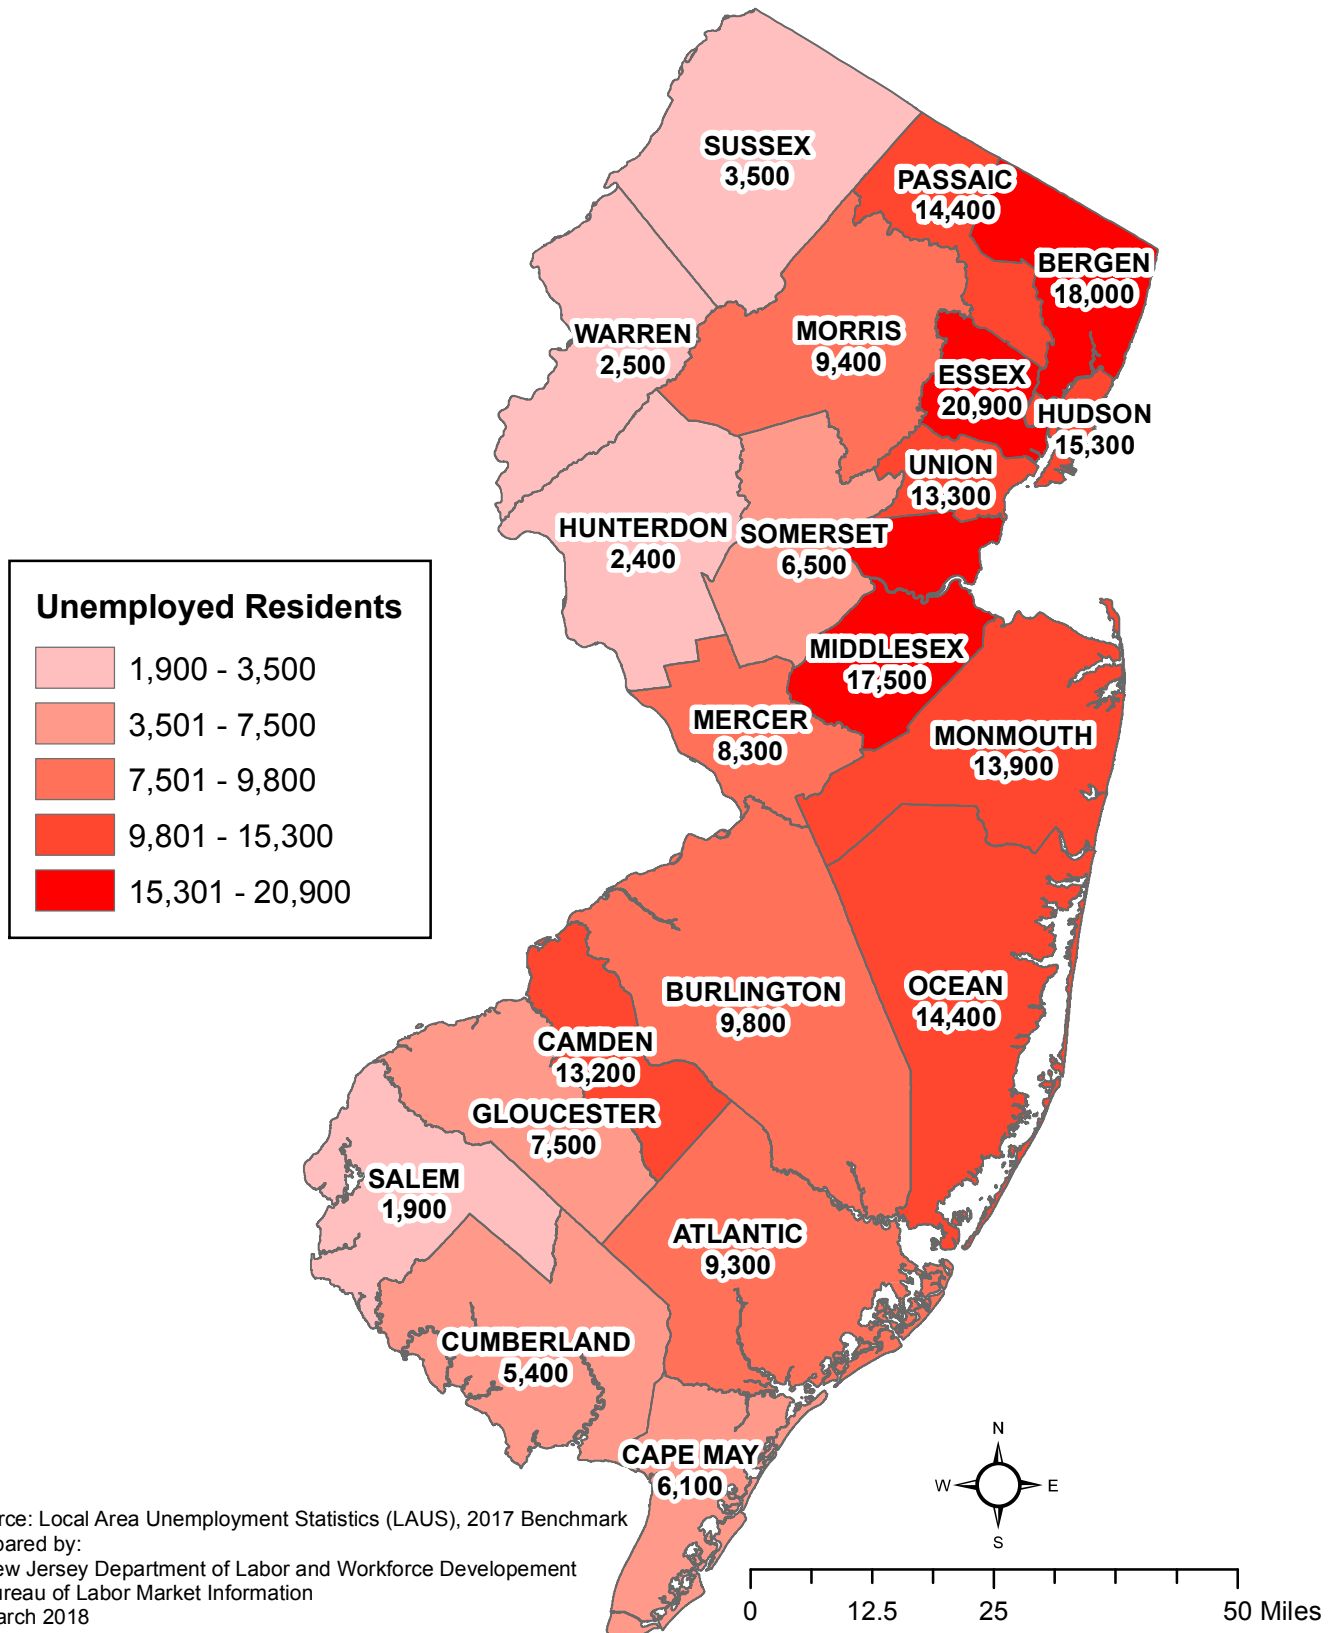

New Jersey Counties

Unemployed Residents - January 2018

(Preliminary, Not Seasonally Adjusted)

Source: Local Area Unemployment Statistics (LAUS), 2017 Benchmark
 Prepared by:
 New Jersey Department of Labor and Workforce Development
 Bureau of Labor Market Information
 March 2018