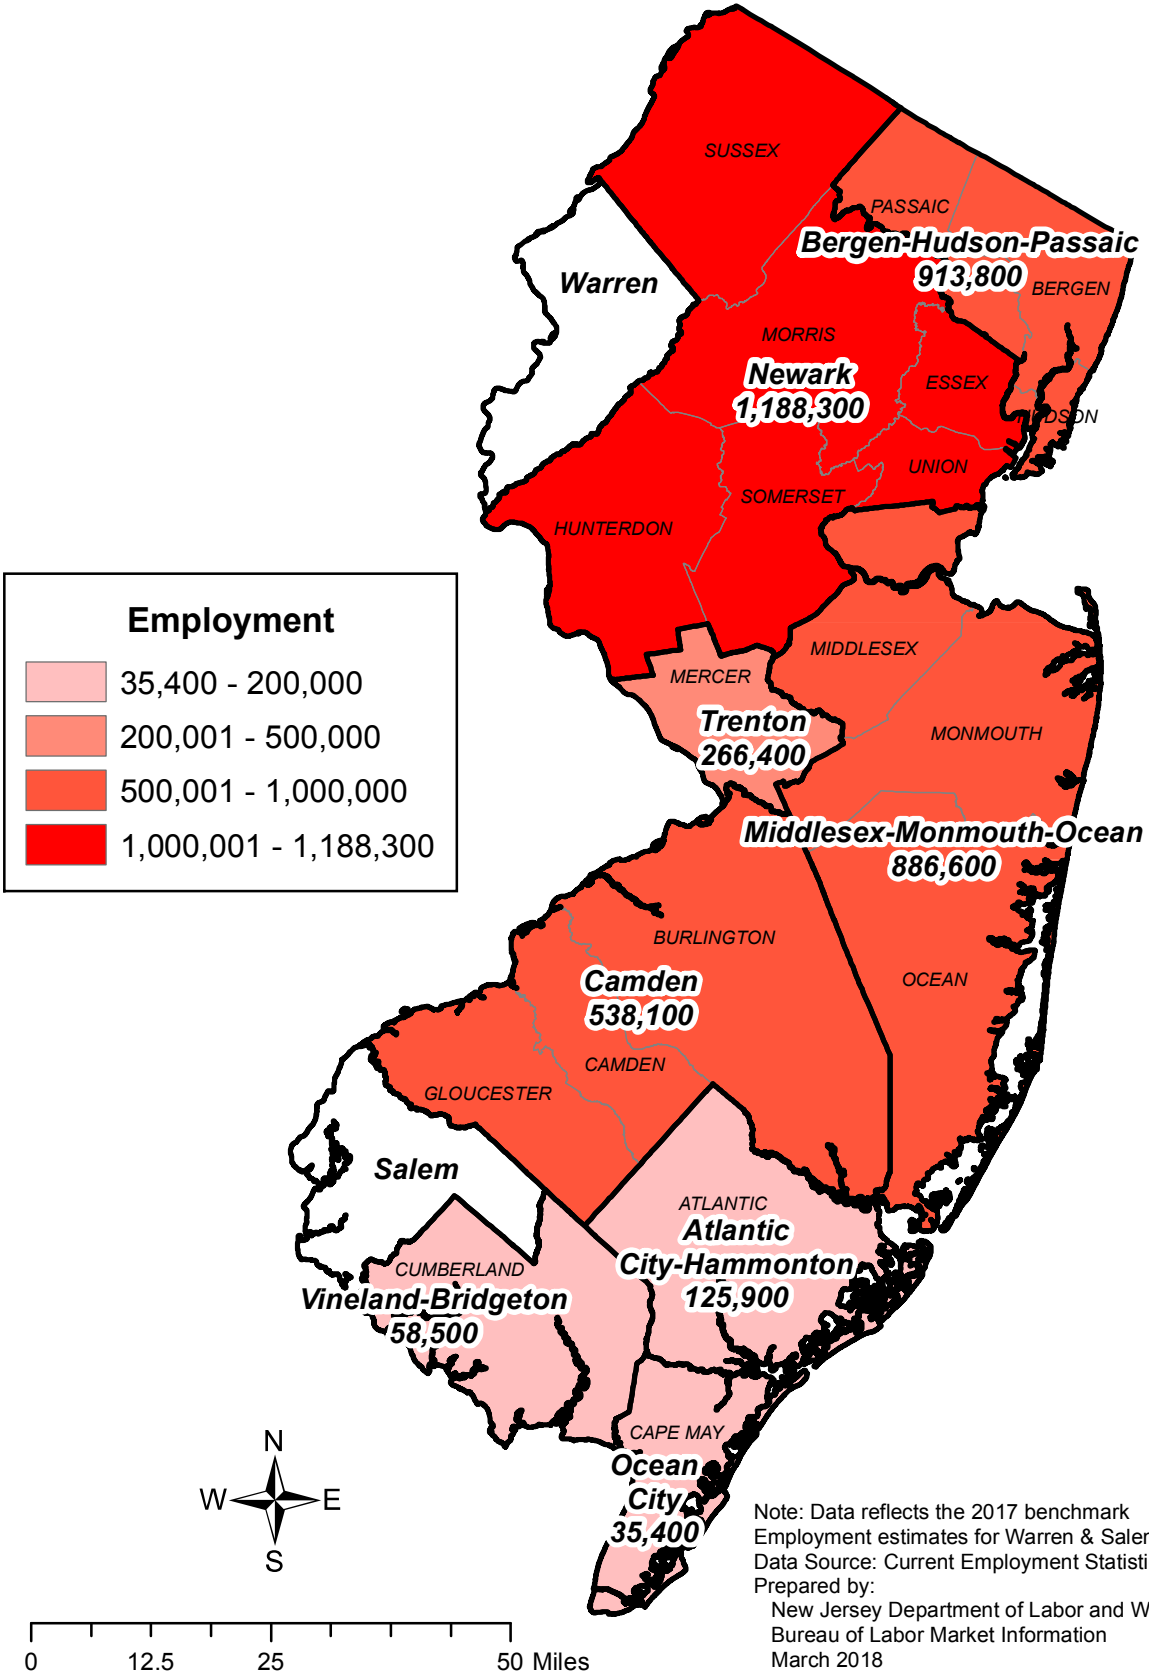

Nonfarm Payroll Employment New Jersey Labor Areas - January 2018

(Preliminary, Not Seasonally Adjusted)

Note: Data reflects the 2017 benchmark
 Employment estimates for Warren & Salem Counties are not publishable
 Data Source: Current Employment Statistics (CES)
 Prepared by:
 New Jersey Department of Labor and Workforce Development
 Bureau of Labor Market Information
 March 2018